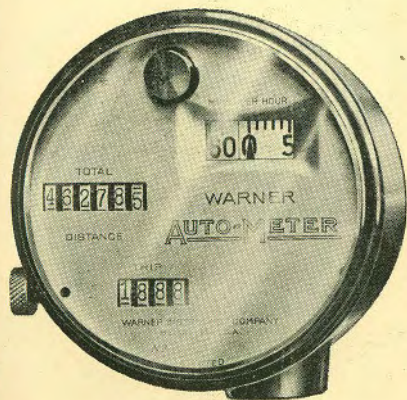

Model "G" Price \$60.00

Same as Model "F" but with Speed Dial indicating to 100 miles per hour.

Model "K" Price \$75.00

EXCLUSIVE FEATURES 4½" Speed Dial indicates to 60 miles per hour.

Season Odometer registers to 100,000 miles.
Trip Odometer registers to 1000 miles.
Trip Odometer resets with one turn.
Interior Electric Lighting Attachment.

WARNER AUTO-METER

Model "M" Price \$125.00

EXCLUSIVE FEATURES 4½" Speed Dial, Indicates to 60 miles per hour. Season Odometer registers to 100,000 miles. Trip Odometer registers to 1,000 miles. Trip Odometer resets with one turn. Interior Electric Lighting Attachment for both Clock and Speedometer 3½" Clock of the Celebrated Chelsea Manufacture.

Model "N" Price \$125.00
Same as Model "M" but with Speed Dial indicating to 100 miles per hour.

Warner DeLuxe Model "O" Price \$145.00

Exclusive Features 4½" Speed Dial, Indicates to 60 miles per hour. Season Odometer registers to 100,000 miles.

Same as Model "O" but with Speed Dial indicating to 100 miles per hour.

Model "H" Price \$90.00

EXCLUSIVE FEATURES Speed Dial indicates to 60 miles per hour.

Season Odometer registers to 10,000 miles. Trip Odometer registers to 100 miles. Odometer of the well known Veeder Manufacture. Outside Electric Lighting Attachment. 3½" Clock of the Celebrated Chelsea Manufacture.