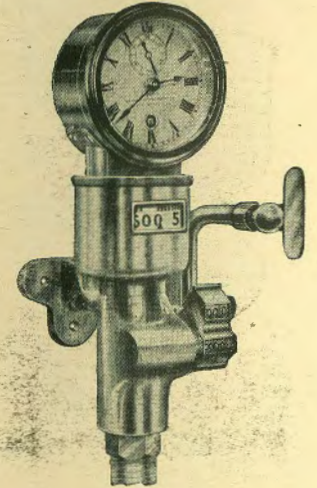

WARNER AUTO-METER

Model "M" Price \$125.00

EXCLUSIVE FEATURES 4½" Speed Dial, Indicates to 60 miles per hour. Season Odometer registers to 100,000 miles. Trip Odometer registers to 1,000 miles. Trip Odometer resets with one turn. Interior Electric Lighting Attachment for both Clock and Speedometer 3½" Clock of the Celebrated Chelsea Manufacture.

Model "N" Price \$125.00
Same as Model "M" but with Speed Dial indicating to 100 miles per hour.

Warner DeLuxe Model "O" Price \$145.00

Exclusive Features 4½" Speed Dial, Indicates to 60 miles per hour. Season Odometer registers to 100,000 miles.

Trip Odometer registers to 1,000 miles. Trip Odometer resets with one turn. Interior Electric Lighting Attachment for both Clock and Speedometer. 4½" Clock of the Celebrated Chelsea Manufacture.

Model "P" Price 145.00

Same as Model "O" but with Speed Dial indicating to 100 miles per hour.

Model "H" Price \$90.00

EXCLUSIVE FEATURES Speed Dial indicates to 60 miles per hour.

Season Odometer registers to 10,000 miles. Trip Odometer registers to 100 miles. Odometer of the well known Veeder Manufacture. Outside Electric Lighting Attachment. 3½" Clock of the Celebrated Chelsea Manufacture.