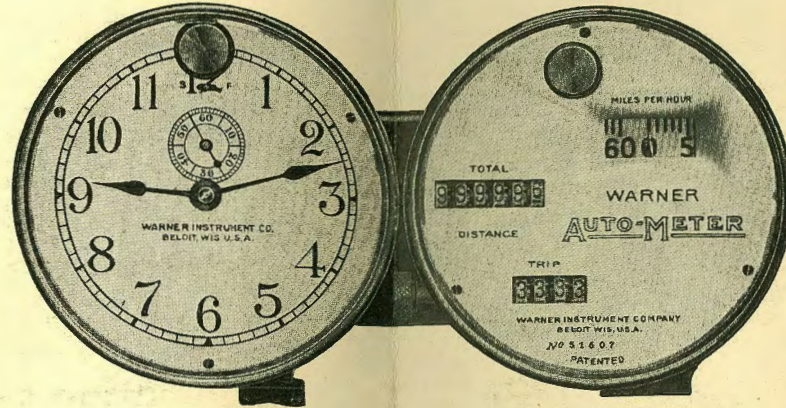

Model "L" Price \$85.00

Same as Model "K" but with Speed Dial indicating to 100 miles per hour.

BRANCH OFFICES

BUFFALO	722 Main Street
BOSTON	925 Boylston Street
CLEVELAND	2062 Euclid Avenue
CHICAGO	2420 Michigan Avenue
CINCINNATI	122 East Seventh Street
DETROIT	870 Woodward Avenue
INDIANAPOLIS	330½ N. Illinois Street
LOS ANGELES	1212 South Main Street
NEW YORK	1902 Broadway
PHILADELPHIA	302 N. Broad Street
PITTSBURG	3432 Forbes Street
ST. LOUIS	3923 Olive Street
SEATTLE	917 East Pike Street
SAN FRANCISCO	36-38 Van Ness Ave.

WARNER AUTO-METER

Model "M" Price \$125.00

EXCLUSIVE FEATURES 4½" Speed Dial, Indicates to 60 miles per hour. Season Odometer registers to 100,000 miles. Trip Odometer registers to 1,000 miles. Trip Odometer resets with one turn. Interior Electric Lighting Attachment for both Clock and Speedometer 3½" Clock of the Celebrated Chelsea Manufacture.

Model "N" Price \$125.00
Same as Model "M" but with Speed Dial indicating to 100 miles per hour.

Warner DeLuxe Model "O" Price \$145.00

Exclusive Features 4½" Speed Dial, Indicates to 60 miles per hour. Season Odometer registers to 100,000 miles.

Same as Model "O" but with Speed Dial indicating to 100 miles per hour.

Model "H" Price \$90.00

EXCLUSIVE FEATURES Speed Dial indicates to 60 miles per hour.

Season Odometer registers to 10,000 miles. Trip Odometer registers to 100 miles. Odometer of the well known Veeder Manufacture. Outside Electric Lighting Attachment. 3½" Clock of the Celebrated Chelsea Manufacture.