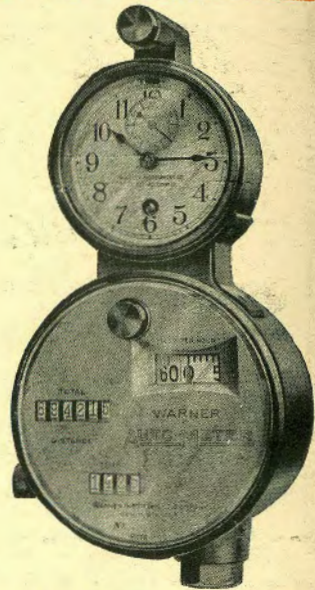

Model "G" Price \$60.00

Same as Model "F" but with Speed Dial indicating to 100 miles per hour.

Model "K" Price \$75.00

EXCLUSIVE FEATURES 4½" Speed Dial indicates to 60 miles per hour.

Season Odometer registers to 100,000 miles.
Trip Odometer registers to 1000 miles.
Trip Odometer resets with one turn.
Interior Electric Lighting Attachment.

WARNER AUTO-METER

Model "M" Price \$125.00

EXCLUSIVE FEATURES 4½" Speed Dial, Indicates to 60 miles per hour. Season Odometer registers to 100,000 miles. Trip Odometer registers to 1,000 miles. Trip Odometer resets with one turn. Interior Electric Lighting Attachment for both Clock and Speedometer 3½" Clock of the Celebrated Chelsea Manufacture.

Model "N" Price \$125.00
Same as Model "M" but with Speed Dial indicating to 100 miles per hour.

Warner DeLuxe Model "O" Price \$145.00

Exclusive Features 4½" Speed Dial, Indicates to 60 miles per hour. Season Odometer registers to 100,000 miles.

Same as Model "O" but with Speed Dial indicating to 100 miles per hour.

Model "H" Price \$90.00

EXCLUSIVE FEATURES Speed Dial indicates to 60 miles per hour.

Season Odometer registers to 10,000 miles. Trip Odometer registers to 100 miles. Odometer of the well known Veeder Manufacture. Outside Electric Lighting Attachment. 3½" Clock of the Celebrated Chelsea Manufacture.