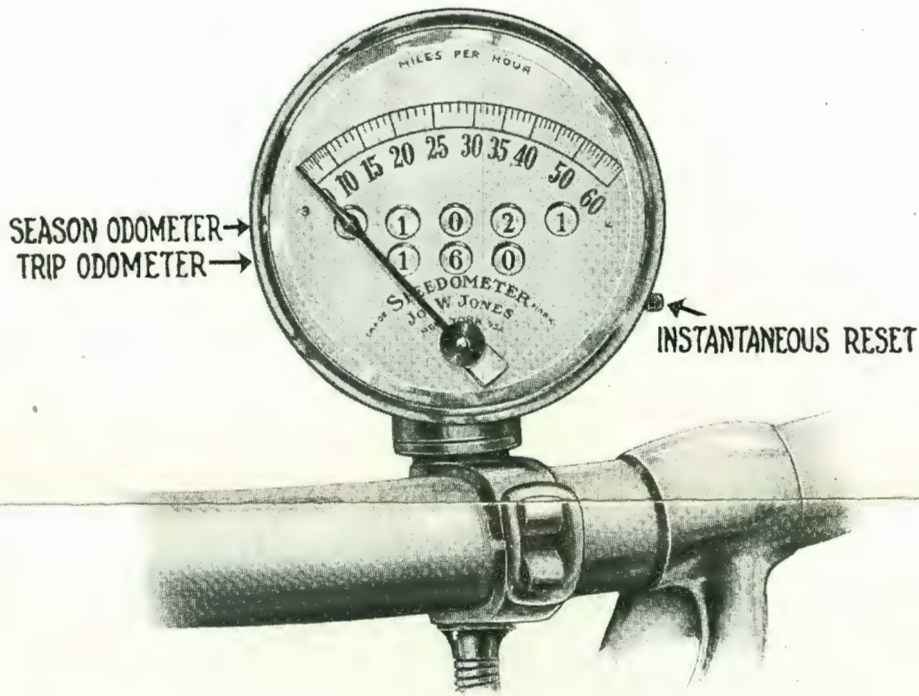

The Jones is attached to the HANDLE BAR directly IN FRONT of the rider.

Substantial brackets that will hold. Positive and immediate indication of every change in speed. Season and Trip Odometer WITH INSTANTANEOUS RESET—invaluable when touring. Indicating hand WILL NOT “run over” speed scale on dial. ABSOLUTELY STEADY. Proper fittings for ALL STANDARD machines.

JONES SPEEDOMETER DEPT
UNITED MANUFACTURERS INC.

Broadway and 76th Street, NEW YORK

Model 26

3 inch Dial (60 Mile) \$15.00

NICKEL FINISH

Indicates speed to 60 miles per hour and the season mileage. This is a high-grade dependable and absolutely accurate speed-indicator at a remarkably low price. :: :: :: :: ::

Model 31

3 inch Dial (60 Mile) \$20.00

NICKEL FINISH

Indicates speed to 60 miles per hour and also records in miles and tenths the total or season mileage travelled and the "Trip" or day mileage.

Model 32

3 inch Dial (60 Mile) \$25.00

NICKEL FINISH

Indicates speed to 60 miles per hour and also records in miles and tenths the total or season mileage and the "Trip" or day mileage. Has exclusive Maximum Hand and Instantaneous Reset feature. :: ::