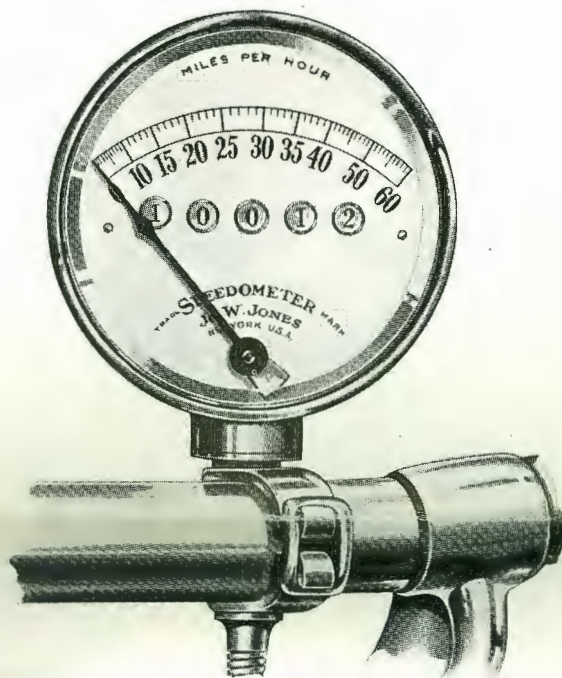

The Jones is attached to the HANDLE BAR directly IN FRONT of the rider.

Substantial brackets that will hold. Positive and immediate indication of every change in speed. Season and Trip Odometer WITH INSTANTANEOUS RESET—invaluable when touring. Indicating hand WILL NOT “run over” speed scale on dial. ABSOLUTELY STEADY. Proper fittings for ALL STANDARD machines.

Maximum Speed Hand embodied in our Model No. 32 contrasts with black variable Speed Hand, is carried forward by the latter, but stops automatically at highest speed attained, SHOWING THAT SPEED as a permanent record until released by the resetting stem. When released it immediately returns to the speed at which the machine is at that moment traveling, remains there, even after the machine is stopped. Gives absolute, indisputable evidence of the speed of the machine at the moment of resetting.

JONES SPEEDOMETER DEPT
UNITED MANUFACTURERS INC.

Broadway and 76th Street, NEW YORK

Model 26

3 inch Dial (60 Mile) \$15.00

NICKEL FINISH

Indicates speed to 60 miles per hour and the season mileage. This is a high-grade dependable and absolutely accurate speed-indicator at a remarkably low price. :: :: :: :: ::

Model 31

3 inch Dial (60 Mile) \$20.00

NICKEL FINISH

Indicates speed to 60 miles per hour and also records in miles and tenths the total or season mileage travelled and the "Trip" or day mileage.

Model 32