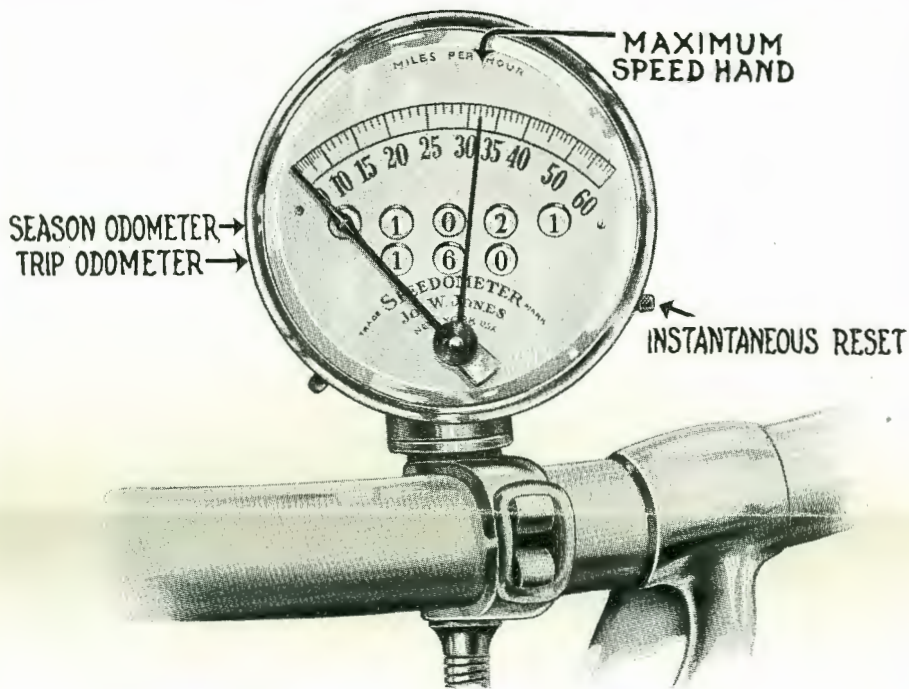

The Jones is attached to the HANDLE BAR directly IN FRONT of the rider.

Substantial brackets that will hold. Positive and immediate indication of every change in speed. Season and Trip Odometer WITH INSTANTANEOUS RESET—invaluable when touring. Indicating hand WILL NOT “run over” speed scale on dial. ABSOLUTELY STEADY. Proper fittings for ALL STANDARD machines.

JONES SPEEDOMETER DEPT
UNITED MANUFACTURERS INC.

Broadway and 76th Street, NEW YORK

Model 26

3 inch Dial (60 Mile) \$15.00

NICKEL FINISH

Indicates speed to 60 miles per hour and the season mileage. This is a high-grade dependable and absolutely accurate speed-indicator at a remarkably low price. :: :: :: :: ::

Model 31

3 inch Dial (60 Mile) \$20.00

NICKEL FINISH

Indicates speed to 60 miles per hour and also records in miles and tenths the total or season mileage travelled and the "Trip" or day mileage.

Model 32

3 inch Dial (60 Mile) \$25.00

NICKEL FINISH

Indicates speed to 60 miles per hour and also records in miles and tenths the total or season mileage and the "Trip" or day mileage. Has exclusive Maximum Hand and Instantaneous Reset feature. :: ::