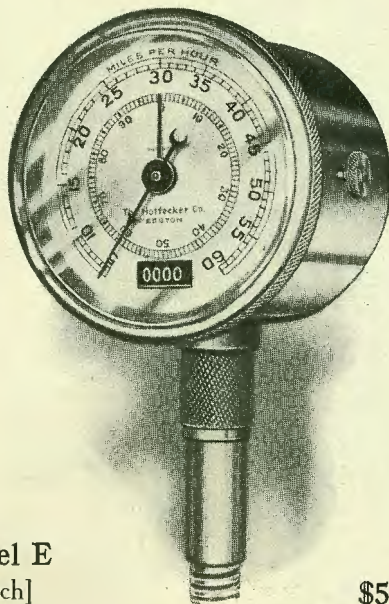

HOFFECKER

"THE STEADY HAND"

Model F
[3-inch]

\$35.00

50 Mile Speed Register
100 Mile Veeder Trip Odometer
10,000 Mile Veeder Season Odometer

¶ This model furnishes the indispensable Hoffecker speed movement, and by the use of the simpler odometer supplies the demand for a high-grade, low-priced instrument. It is the best value for the money in the market.

SPEEDOMETER

"THE STEADY HAND"

Model E
[3½-inch]

\$50.00

60 Mile Speed Register
100 Mile Hoffecker Trip Odometer
10,000 Mile Season Odometer

¶ This model has instantly sprung into favor with hundreds of people desiring a moderate-priced instrument possessing all the essential qualities of our Model D, and which through minor changes leaves these unimpaired.

¶ In combination with Chelsea Clock and Light, \$90.00.
(See Illustration)

HOFFECKER

"THE STEADY HAND"

Model D [4-inch] **\$75.00**

60 Mile Speed Register
100 Mile Hoeffecker Trip Odometer
10,000 Mile Season Odometer