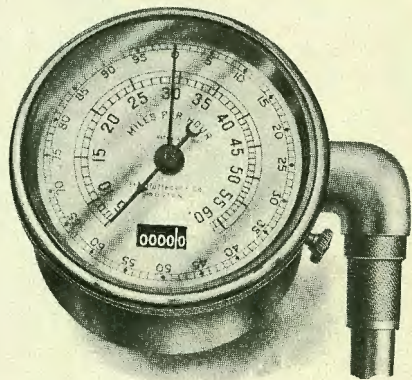

HOFFECKER

"THE STEADY HAND"

Model F
[3-inch]

\$35.00

50 Mile Speed Register
100 Mile Veeder Trip Odometer
10,000 Mile Veeder Season Odometer

¶ This model furnishes the indispensable Hoffecker speed movement, and by the use of the simpler odometer supplies the demand for a high-grade, low-priced instrument. It is the best value for the money in the market.

SPEEDOMETER

"THE STEADY HAND"

Model E
[3½-inch]

\$50.00

60 Mile Speed Register
100 Mile Hoffecker Trip Odometer
10,000 Mile Season Odometer

¶ This model has instantly sprung into favor with hundreds of people desiring a moderate-priced instrument possessing all the essential qualities of our Model D, and which through minor changes leaves these unimpaired.

¶ In combination with Chelsea Clock and Light, \$90.00.
(See Illustration)

HOFFECKER

"THE STEADY HAND"

Model D [4-inch] **\$75.00**

60 Mile Speed Register
100 Mile Hoeffecker Trip Odometer
10,000 Mile Season Odometer