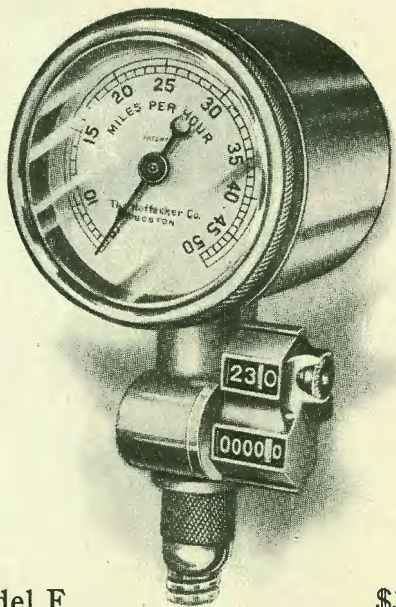

HOFFECKER

"THE STEADY HAND"

Model F
[3-inch]

\$35.00

50 Mile Speed Register
100 Mile Veeder Trip Odometer
10,000 Mile Veeder Season Odometer

¶ This model furnishes the indispensable Hoffecker speed movement, and by the use of the simpler odometer supplies the demand for a high-grade, low-priced instrument. It is the best value for the money in the market.

SPEEDOMETER

"THE STEADY HAND"

Model E
[3½-inch]

\$50.00

60 Mile Speed Register
100 Mile Hoffecker Trip Odometer
10,000 Mile Season Odometer

¶ This model has instantly sprung into favor with hundreds of people desiring a moderate-priced instrument possessing all the essential qualities of our Model D, and which through minor changes leaves these unimpaired.

¶ In combination with Chelsea Clock and Light, \$90.00.
(See Illustration)

HOFFECKER

"THE STEADY HAND"

Model D [4-inch] **\$75.00**

60 Mile Speed Register
100 Mile Hoeffecker Trip Odometer
10,000 Mile Season Odometer