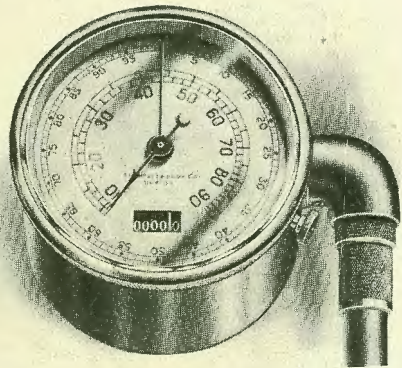

¶ In combination with Chelsea Clock and Light, \$90.00.
(See Illustration)

HOFFECKER

"THE STEADY HAND"

Model D [4-inch] **\$75.00**

60 Mile Speed Register
100 Mile Hoeffecker Trip Odometer
10,000 Mile Season Odometer

¶ This instrument embodies the perfection of speedometer construction, and has proven itself to be the most

Accurate, Steady and Dependable
instrument on the market to-day.

¶ In combination with the Chelsea Clock, with light, it forms the most elegant equipment for any car.

¶ Price of Model D, with Clock and Light, \$125.00.
(See Illustration)

SPEEDOMETER

"THE STEADY HAND"

Model G [4-inch] **\$85.00**

90 Mile Speed Register
100 Mile Hoeffecker Trip Odometer
10,000 Mile Season Odometer