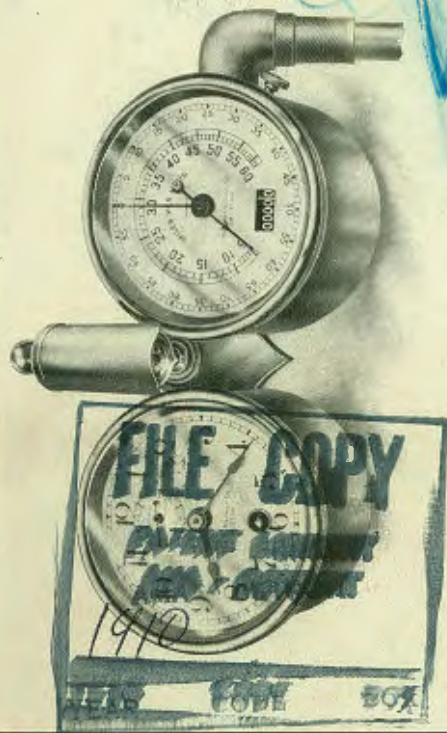

1910
"THE STEADY HAND"

Announcement

of the

Hoffecker Models

for

1910

The HOFFECKER COMPANY
MANUFACTURERS OF
"THE STEADY HAND"

SPEEDOMETERS

MAIN OFFICE - MOTOR MART
BOSTON

Branches

New York . . . . . 1775 Broadway
Cleveland . . . . . 1217 Huron Avenue
Philadelphia . . . . . 119 No. Broad Street

HOFFECKER

"THE STEADY HAND"

Model D Combination, $125.00

AN ORNAMENT IN APPEARANCE
A TRUTH TELLER IN OPERATION