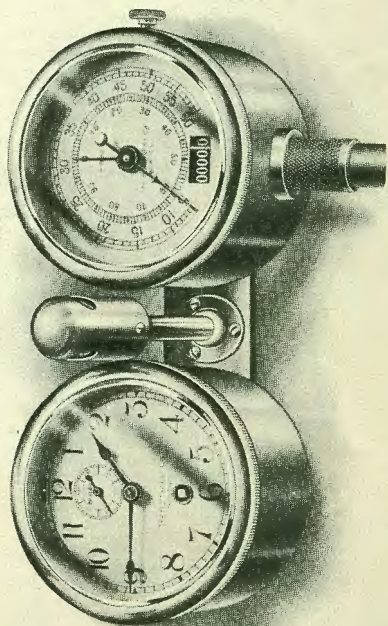

¶ Price of Model D, with Clock and Light, \$125.00.
(See Illustration)

SPEEDOMETER

"THE STEADY HAND"

Model G [4-inch] **\$85.00**

90 Mile Speed Register
100 Mile Hoeffecker Trip Odometer
10,000 Mile Season Odometer

¶ Price of Model G, with Clock and Light, \$135.00.

SPEEDOMETER

"THE STEADY HAND"

Model E Combination, \$90.00

BUILT ON A SCIENTIFIC PRINCIPLE
NOT AFFECTED BY CHANGES
OF TEMPERATURE

H CUNTZ

1910

The Hoeffcker